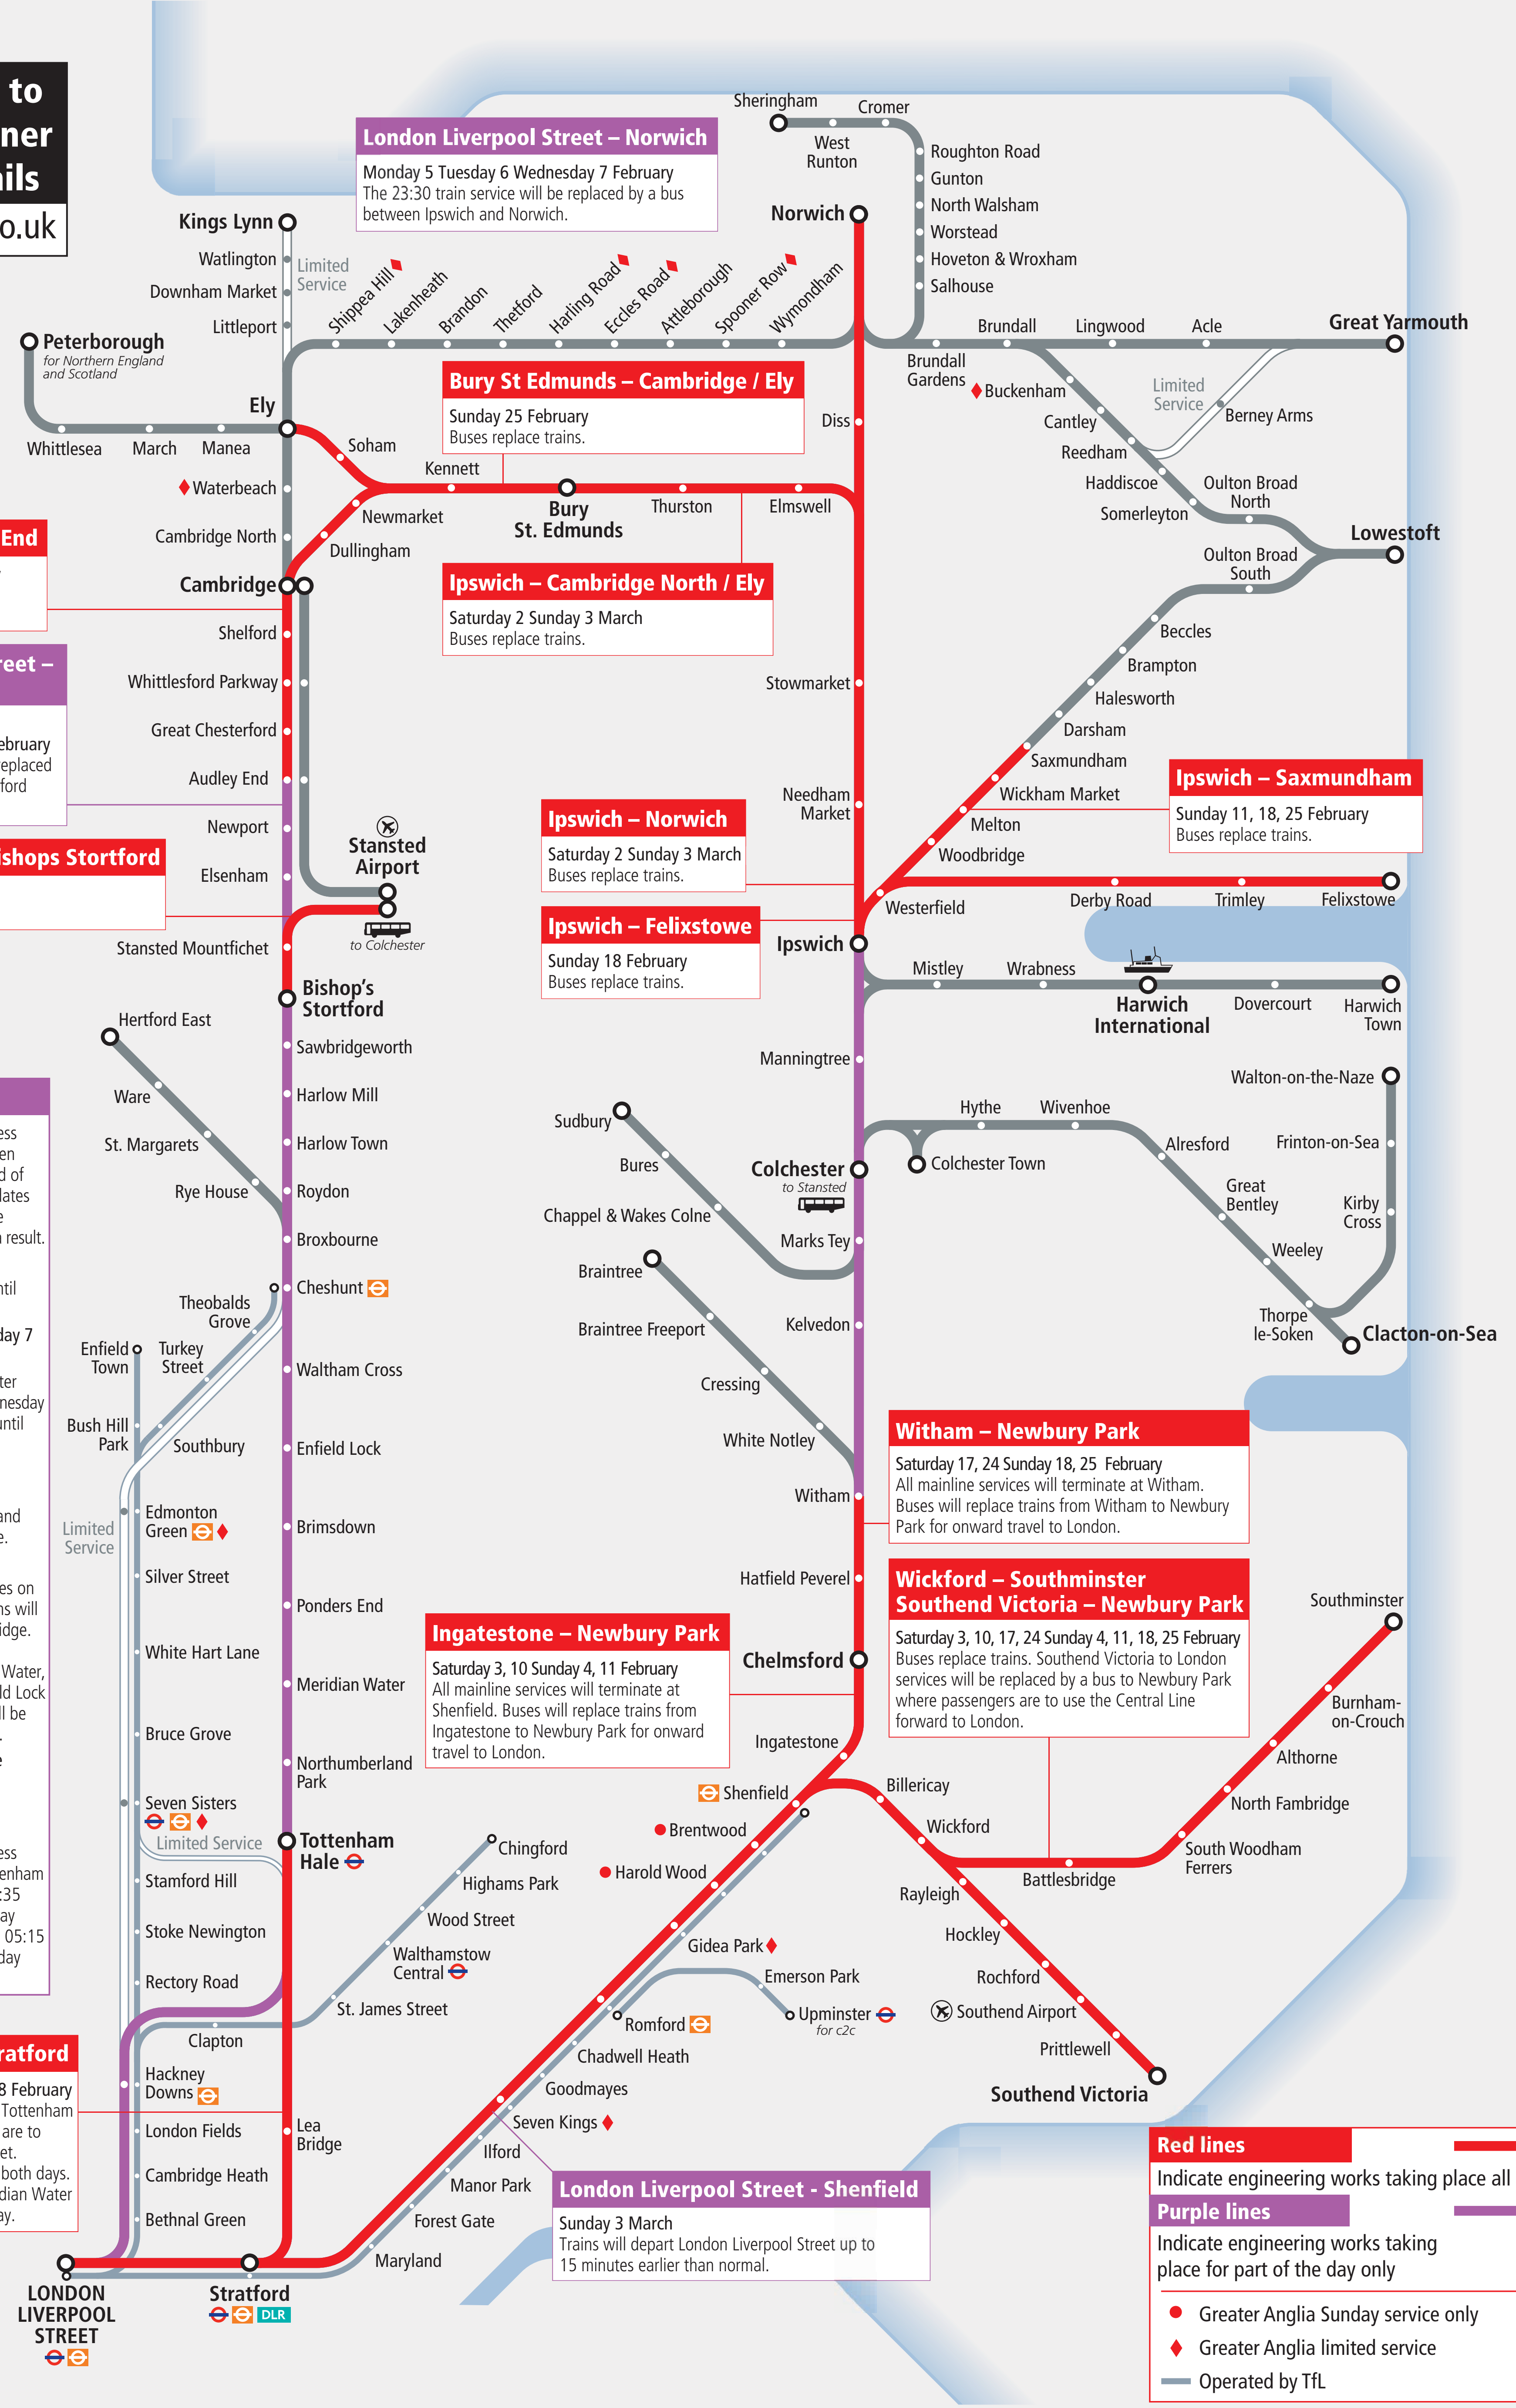

Bury St Edmunds – Cambridge / Ely
Sunday 25 February
Buses replace trains.

Ipswich – Cambridge North / Ely
Saturday 2 Sunday 3 March
Buses replace trains.

Ipswich – Norwich
Saturday 2 Sunday 3 March
Buses replace trains.

Ipswich – Felixstowe
Sunday 18 February
Buses replace trains.

Ingatestone – Newbury Park
Saturday 3, 10 Sunday 4, 11 February
All mainline services will terminate at Shenfield. Buses will replace trains from Ingatestone to Newbury Park for onward travel to London.

London Liverpool Street - Shenfield
Sunday 3 March
Trains will depart London Liverpool Street up to 15 minutes earlier than normal.

Witham – Newbury Park
Saturday 17, 24 Sunday 18, 25 February
All mainline services will terminate at Witham. Buses will replace trains from Witham to Newbury Park for onward travel to London.

Wickford – Southminster Southend Victoria – Newbury Park
Saturday 3, 10, 17, 24 Sunday 4, 11, 18, 25 February
Buses replace trains. Southend Victoria to London services will be replaced by a bus to Newbury Park where passengers are to use the Central Line forward to London.

Red lines ———
Indicate engineering works taking place all day

Purple lines ———
Indicate engineering works taking place for part of the day only

- Greater Anglia Sunday service only
- Greater Anglia limited service
- Operated by TfL

Service alterations for the first week of March have been included to help passengers with forward planning. Midweek alterations are subject to late notice changes, please check greateranglia.co.uk before you travel. For a detailed service summary see separate posters or visit greateranglia.co.uk/alterations