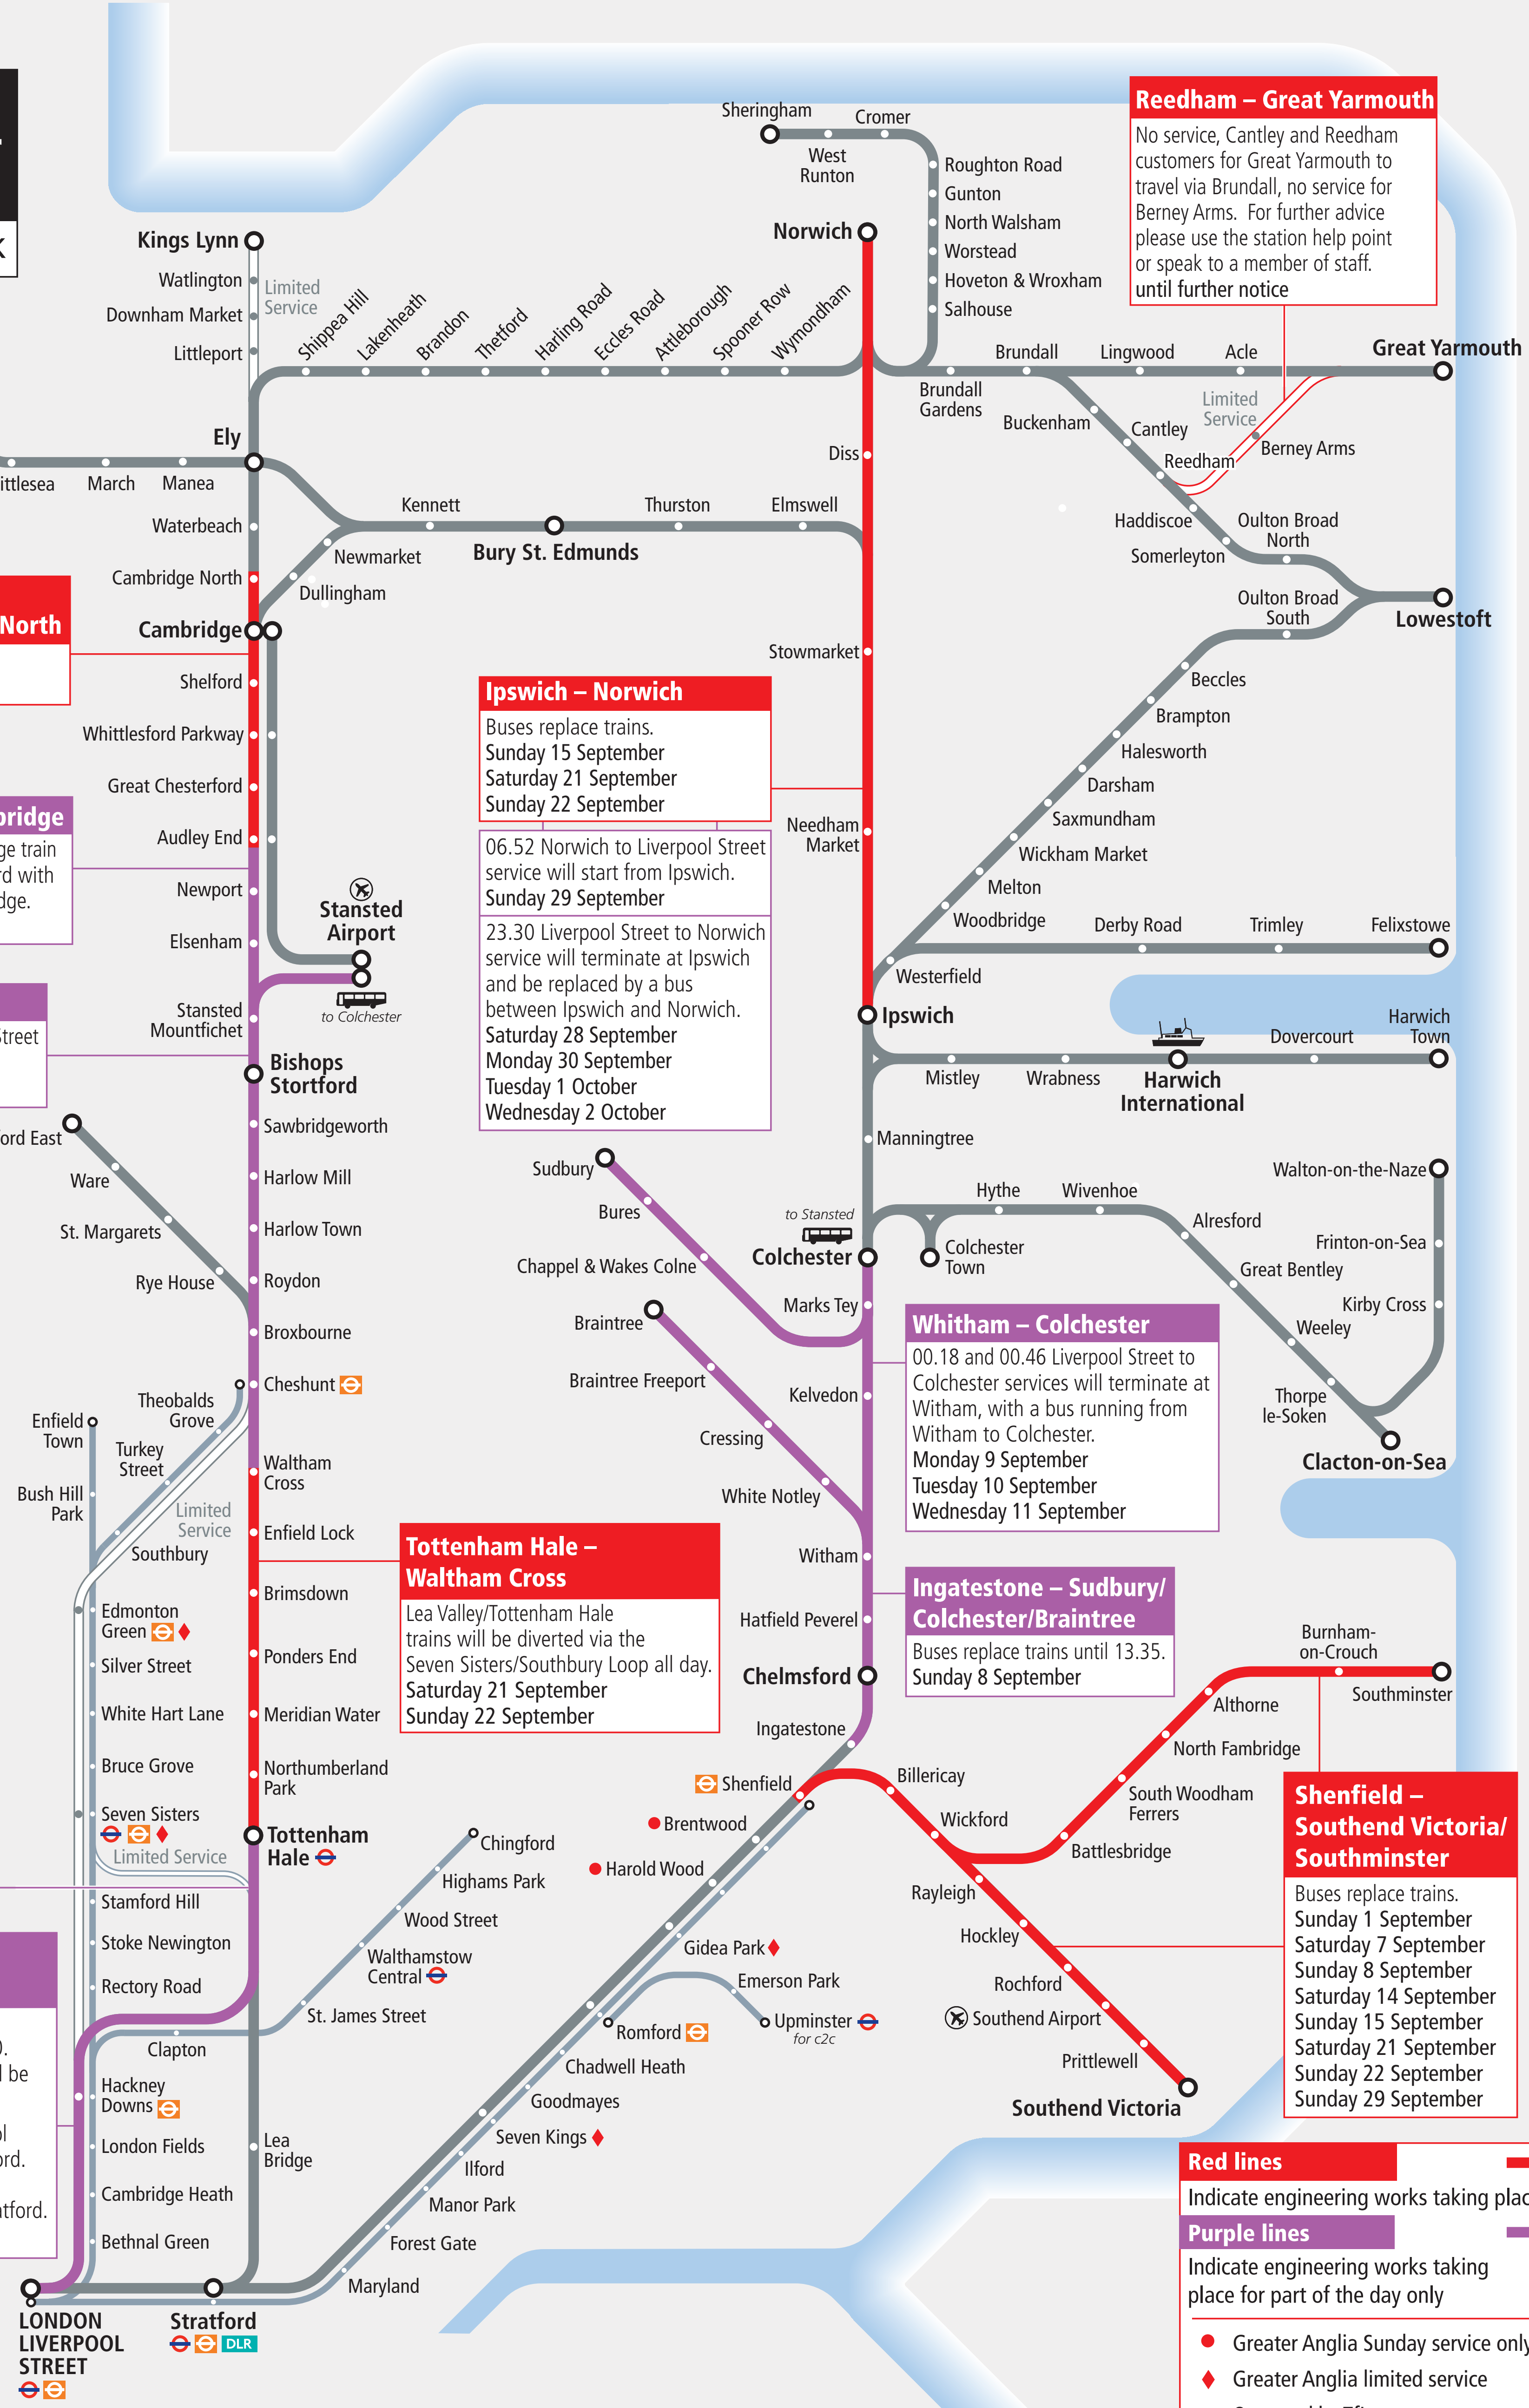

Liverpool Street/Stratford – Hackney Downs
There will be no trains via Southbury/Hackney Downs until 09.50. Trains (including Stansted Express) will be diverted via an alternative route.
07.32 and 07.51 Cambridge to Liverpool Street services will terminate at Stratford.
08.57 and 09.28 Liverpool Street to Cambridge services will start from Stratford. Sunday 8 September

Tottenham Hale – Waltham Cross
Lea Valley/Tottenham Hale trains will be diverted via the Seven Sisters/Southbury Loop all day. Saturday 21 September Sunday 22 September

Whitham – Colchester
00.18 and 00.46 Liverpool Street to Colchester services will terminate at Whitham, with a bus running from Whitham to Colchester. Monday 9 September Tuesday 10 September Wednesday 11 September

Ingatstone – Sudbury/Colchester/Braintree
Buses replace trains until 13.35. Sunday 8 September

Shenfield – Southend Victoria/Southminster
Buses replace trains. Sunday 1 September Saturday 7 September Sunday 8 September Saturday 14 September Sunday 15 September Saturday 21 September Sunday 22 September Sunday 29 September

Red lines ——— Indicate engineering works taking place all day
Purple lines ——— Indicate engineering works taking place for part of the day
● Greater Anglia Sunday service only
◆ Greater Anglia limited service
— Operated by TfL

Pindar Creative 18.7.19 (GA91)